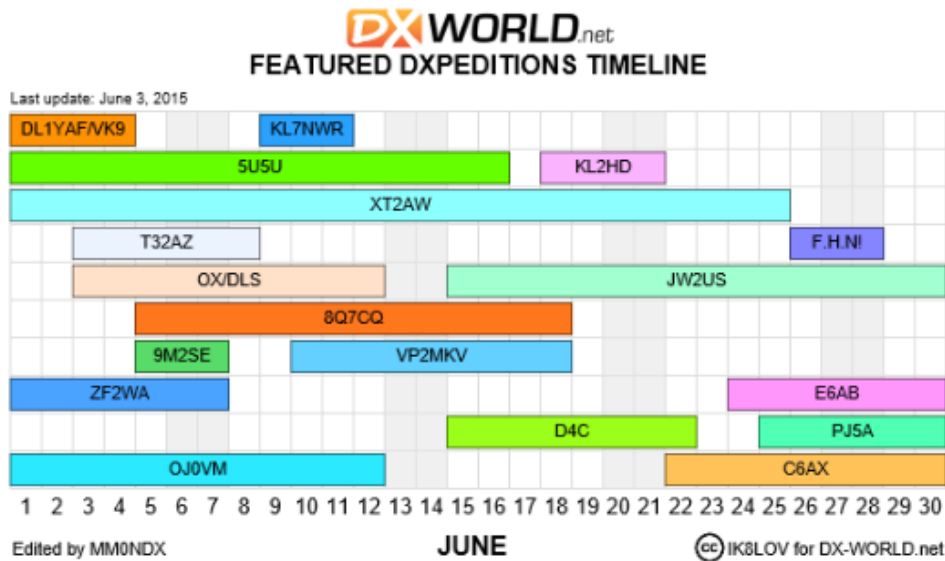

DXCC Timeline by IK8LOV

IOTA

This week on HF

Tour de France by Keith, G3TTC

EU-058 Sainte Marguerite June 9 – June 10

EU-070 Porquerolles June 12 – June 13

EU-095 Ratonneau June 16 – June 17

EU-159 Banc d'Arguin June 27 – June 28

The dates are indicative. QSL via home call, direct or bureau.

AS-046 Tioman Isl The Malaysian Special Expedition Team will be operating as 9M2SE from June 5 until June 7. Activity from 80 to 10 meter using CW, SSB and PSK. QSL via 9M2RDX. <http://9m2se.blogspot.de/>

EU-042 Schleswig-Holstein State North West Harald, DJ2II is active as call/P until June 7. Activity on HF using CW and SSB. QSL via home call, direct or bureau, LoTW. <http://www.dj2ii.de/>

EU-049 Chios Isl Look for SV8/PA1FJ/P from June 8 until June 21. Activity from 40 to 6 meter using SSB and CW. QSL via home call, bureau preferred.

EU-137 Ven Isl Lars, SM6CUK will be operating as SA6G/7 between June 8 and June 14. Operation on HS. QSL via home call, bureau or direct.

EU-170 Ugljan (Dalmatia North Group) Olivier DG7XO will be active in 'holiday-style' between June 9 and June 19. Operation as 9A7XO using SSB and PSK31. QSL via home call, bureau or direct.

EU-174 Thasos Isl Laci, HA0HW is active as SW8WW until June 8. Activity on HF and 6 meter using mainly CW with some SSB and RTTY. QSL via home call, direct or bureau, OQRS Club Log. <http://www.c3.hu/~ha0khw/ha0hw.html>

NA-070 Amchitka Isl Jeff, KL2HD will be QRV as KL7NWR between June 9 and June 11. Operation on 20 or 17 using SSB. QSL via KL2HD.

NA-151 Ammassalik Isl Tom DJ6TF, Manfred DK1BT, Sigi DL7DF and Frank DL7UFR are QRV as OX/calls until June 12. Activity from 160 to 6 meter using CW, SSB and RTTY. QSL for all calls via DL7DF, bureau or direct, LoTW. <http://www.dl7df.com/ox.index.php/>

OC-093 Batan Isl Dindo, DV1UD is QRV as call/P until June 6. Operation on HF. QSL via M0OXO.

OC-139 Kangaroo Isl Rob, VK4AAC is active as call/5 until August 25. Operation mainly on 40 and 20 meter. QSL via home call, direct or bureau.