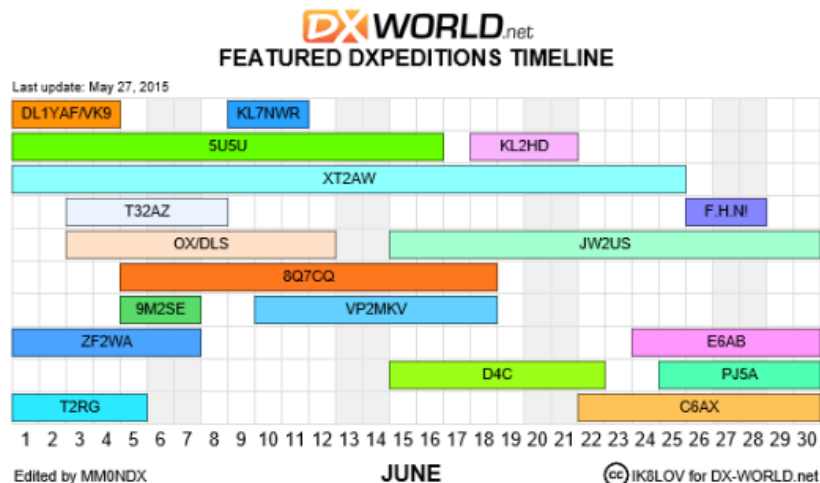

ZP, PARAGUAY Martin, LU9EFO is operating as ZP6/call until May 31. QSL via F4BHW direct or via LU9EFO bureau.

Coming up soon

3A, MONACO Look for 3A/IU2CIQ from June 5 until June 7. QRV on HF using mainly SSB with maybe some CW and RTTY. QSL via IU2CIQ, bureau only or via IZ1UJE direct, LoTW.

8Q, MALDIVES Nobby, G0VJG will be operating as 8Q7CQ between June 5 and June 18. Activity on HF and 6 meter using SSB and PSK. QSL via G4DFI.

VP2V, MONTERRAT A team will gear up to be active as VP2MKV and VP2MTT. Activity from June 10 until June 19 with 2 stations from 80 to 6 meter using SSB, CW and RTTY. QSL via N0KV, direct or bureau, Club Log.

Antarctic Base stations

AN-012 Anvers Island, Palmer Station Mike, KD5GLX is now based here and operates as KC4AAC. Operation on PSK so far until end October. QSL via K1IED.

AN-016 Novolazarevskaya Station Alex, RX3ABI is active as RI1ANM until March 2016. Activity on HF using mainly SSB. QSL via operator's instructions.

DXCC Timeline by IK8LOV

IOTA

This week on HF

AS-084 Chuja Isl Han, DS2GOO will be active between May 27 and May 29. Operation using low power from 80 to 10 meter using CW, SSB and digital modes. QSL via home call, bureau or direct.